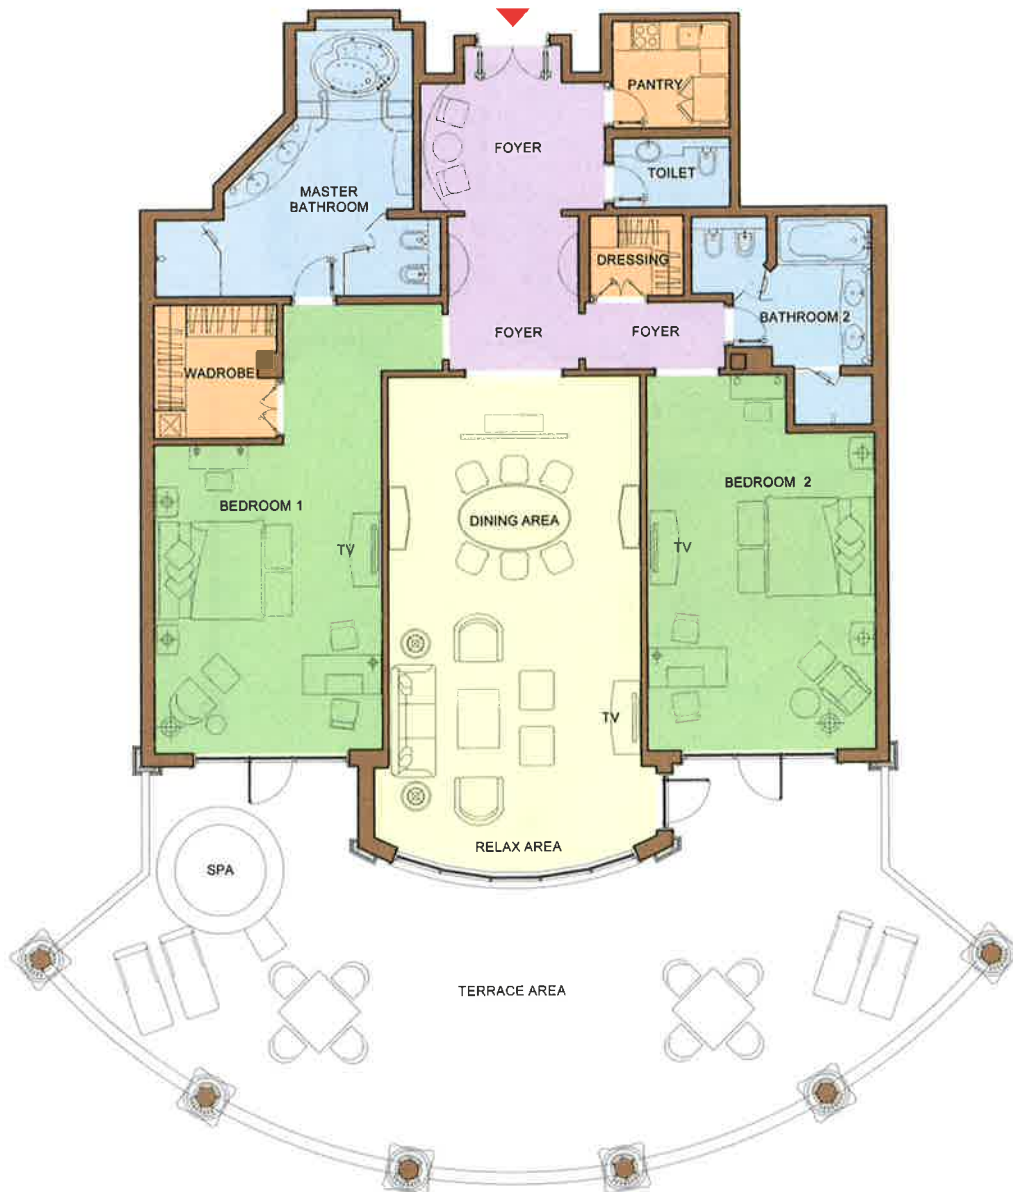

**Emerald Palace Group - Kempinski Hotel  
Floor plan**

**Presidential Suite**

**Total Area | 300-460 sq.m | 2906-4951 sq.ft**

**Emerald Palace Group - Kempinski Hotel  
Floor plan**

**Executive Suite**

**Total Area | 200-270 sq.m | 2153-2906 sq.ft**

**Emerald Palace Group - Kempinski Hotel  
Floor plan**

**Delux Room**

**Total Area | 65-75 sq.m | 700-807 sq.ft**

**Emerald Palace Group - Kempinski Hotel  
Floor plan**

**Junior Suite**

**Total Area | 86-100 sq.m | 915-1076 sq.ft**