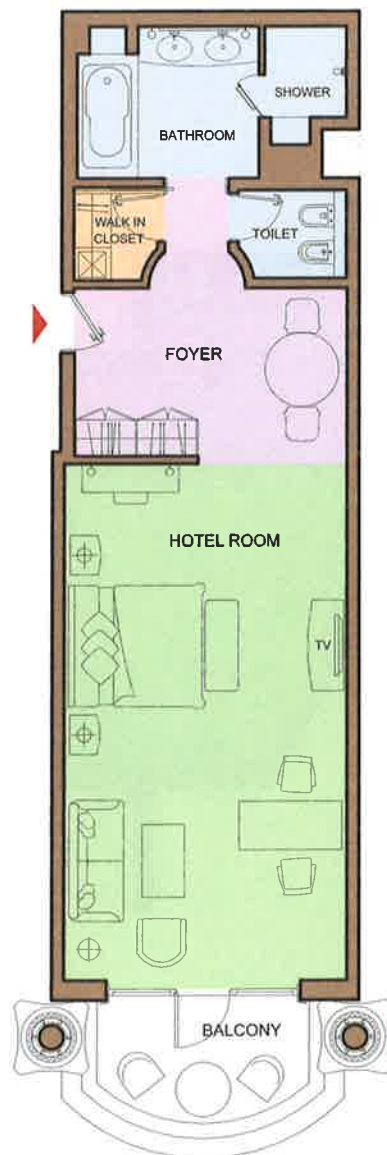

**Emerald Palace Group - Kempinski Hotel  
Floor plan**

**Presidential Suite**

**Total Area | 300-460 sq.m | 2906-4951 sq.ft**

**Emerald Palace Group - Kempinski Hotel  
Floor plan**

**Executive Suite**

**Total Area | 200-270 sq.m | 2153-2906 sq.ft**

**Emerald Palace Group - Kempinski Hotel  
Floor plan**

**Delux Room**

**Total Area | 65-75 sq.m | 700-807 sq.ft**

**Emerald Palace Group - Kempinski Hotel  
Floor plan**

**Junior Suite**

**Total Area | 86-100 sq.m | 915-1076 sq.ft**