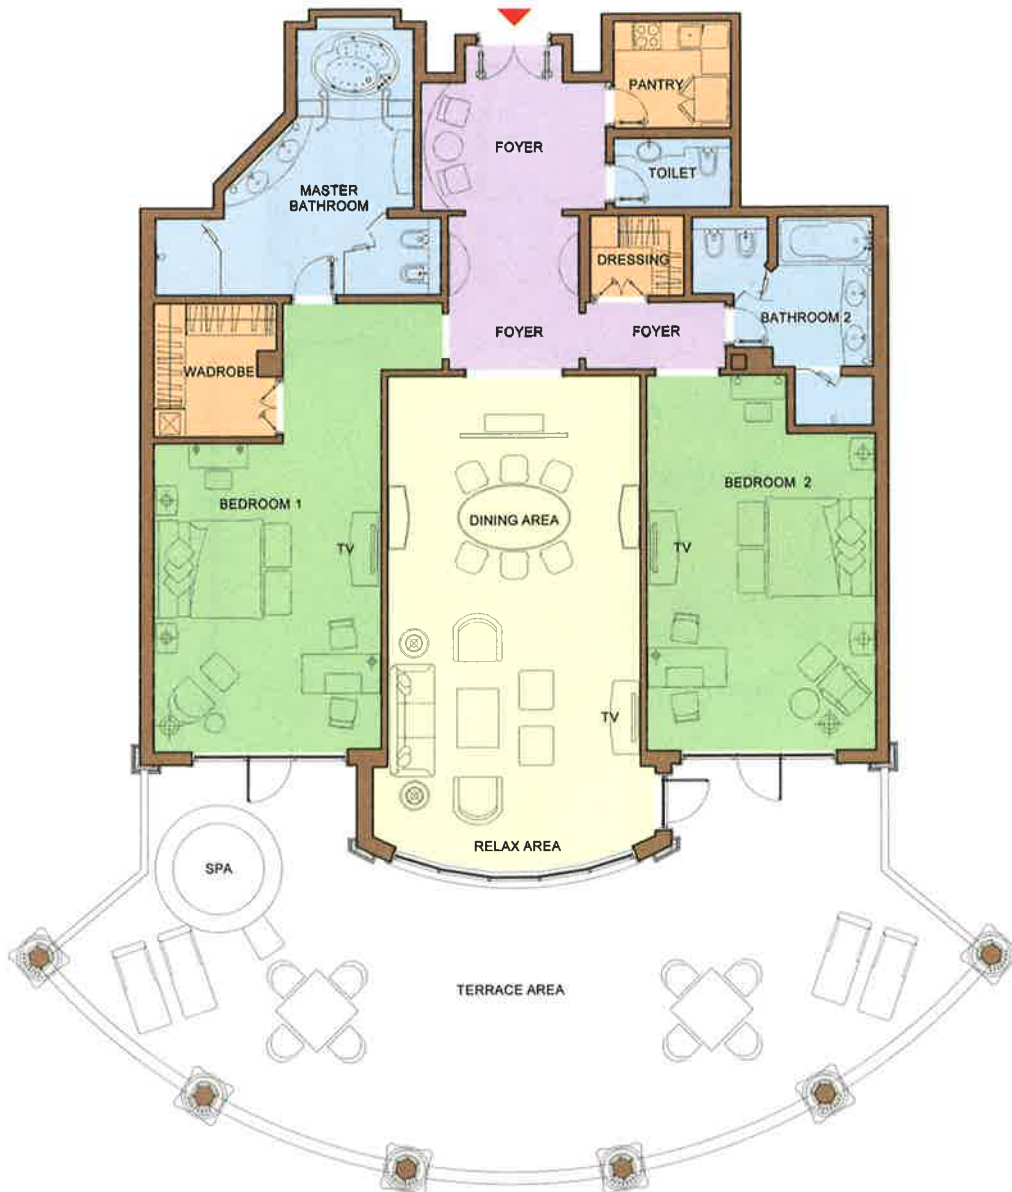

**Emerald Palace Group - Kempinski Hotel
Floor plan**

Palm Suite

Total Area | 100-135 sq.m | 1076-1453 sq.ft

**Emerald Palace Group - Kempinski Hotel
Floor plan**

Premium Room

Total Area | 75-85 sq.m | 807-915 sq.ft

**Emerald Palace Group - Kempinski Hotel
Floor plan**

Palace Suite

Total Area | 135-200 sq.m | 1453-2153 sq.ft

Emerald Palace Group - Kempinski Hotel
Floor plan

Presidential Suite

Total Area | 300-460 sq.m | 2906-4951 sq.ft