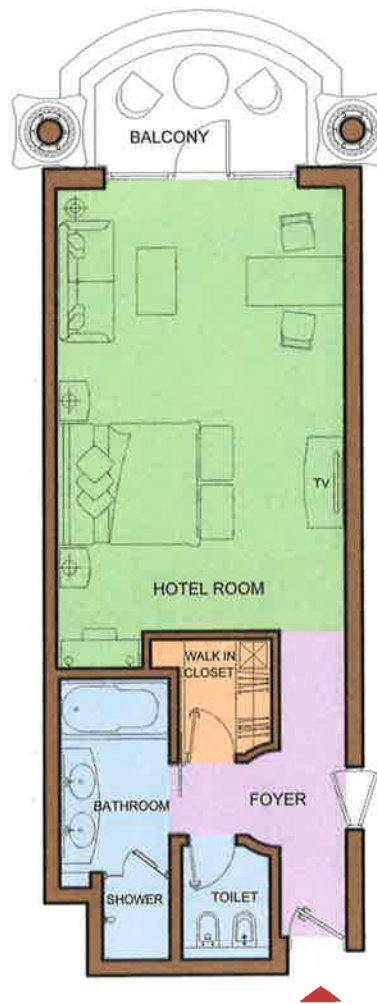

**Emerald Palace Group - Kempinski Hotel
Floor plan**

Palm Suite

Total Area | 100-135 sq.m | 1076-1453 sq.ft

**Emerald Palace Group - Kempinski Hotel
Floor plan**

Premium Room

Total Area | 75-85 sq.m | 807-915 sq.ft

**Emerald Palace Group - Kempinski Hotel
Floor plan**

Palace Suite

Total Area | 135-200 sq.m | 1453-2153 sq.ft

Emerald Palace Group - Kempinski Hotel
Floor plan

Presidential Suite

Total Area | 300-460 sq.m | 2906-4951 sq.ft