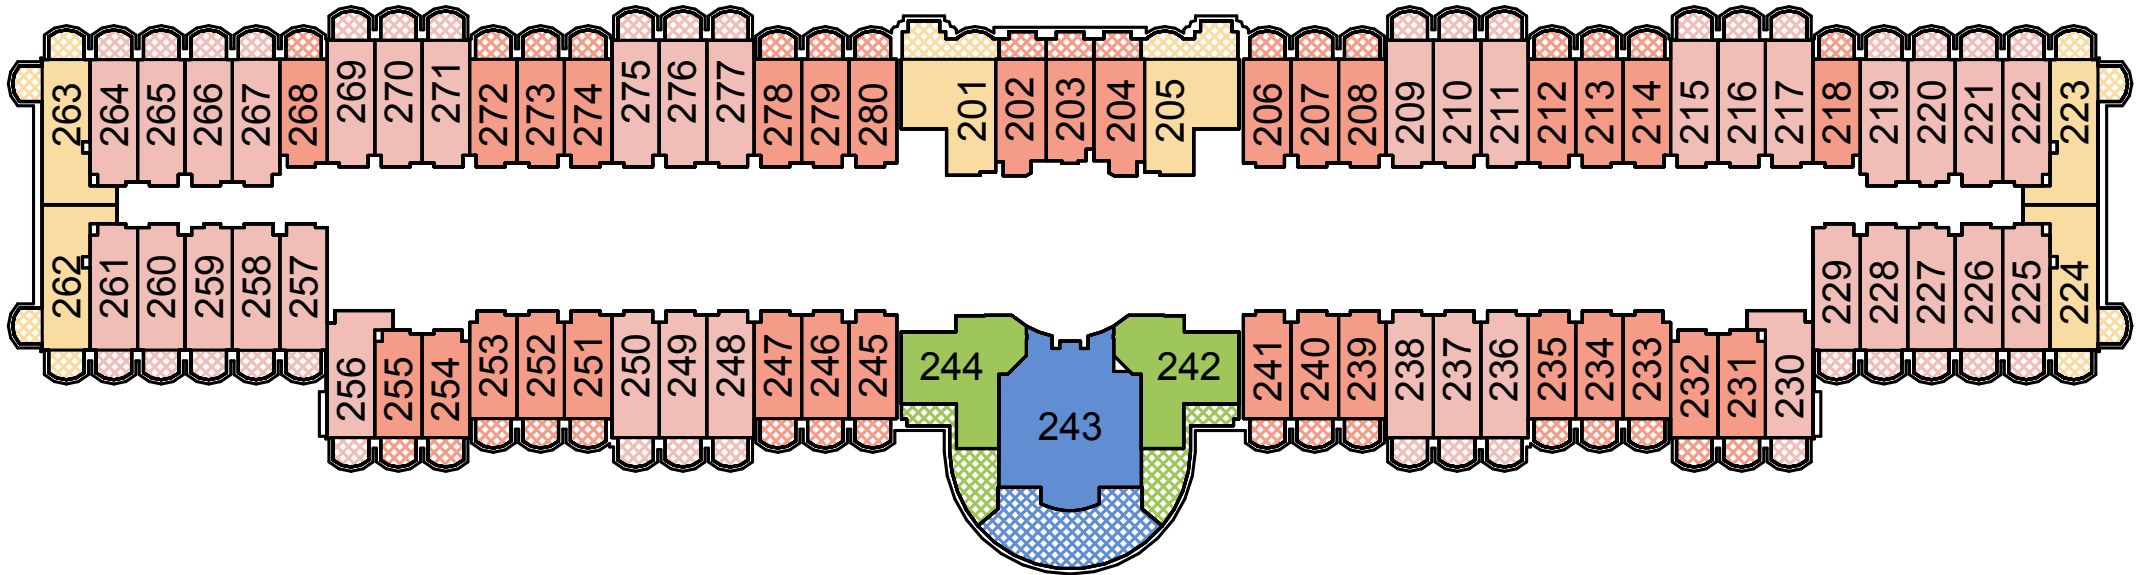

LEVEL 2

Room by color	Type of Room	Size in sq.m	Size in sq.ft
	Delux Room	65 - 75	700 - 807
	Premium Room	75 - 85	807 - 915
	Junior Suites	86 - 100	915 - 1076
	Palm Suites	100 - 135	1076 - 1453
	Palace Suites	135 - 200	1453 - 2153
	Executive Suite	200 - 270	2153 - 2906
	Presidential Suites	300 - 460	2906 - 4951
	Royal Suite	577	6211